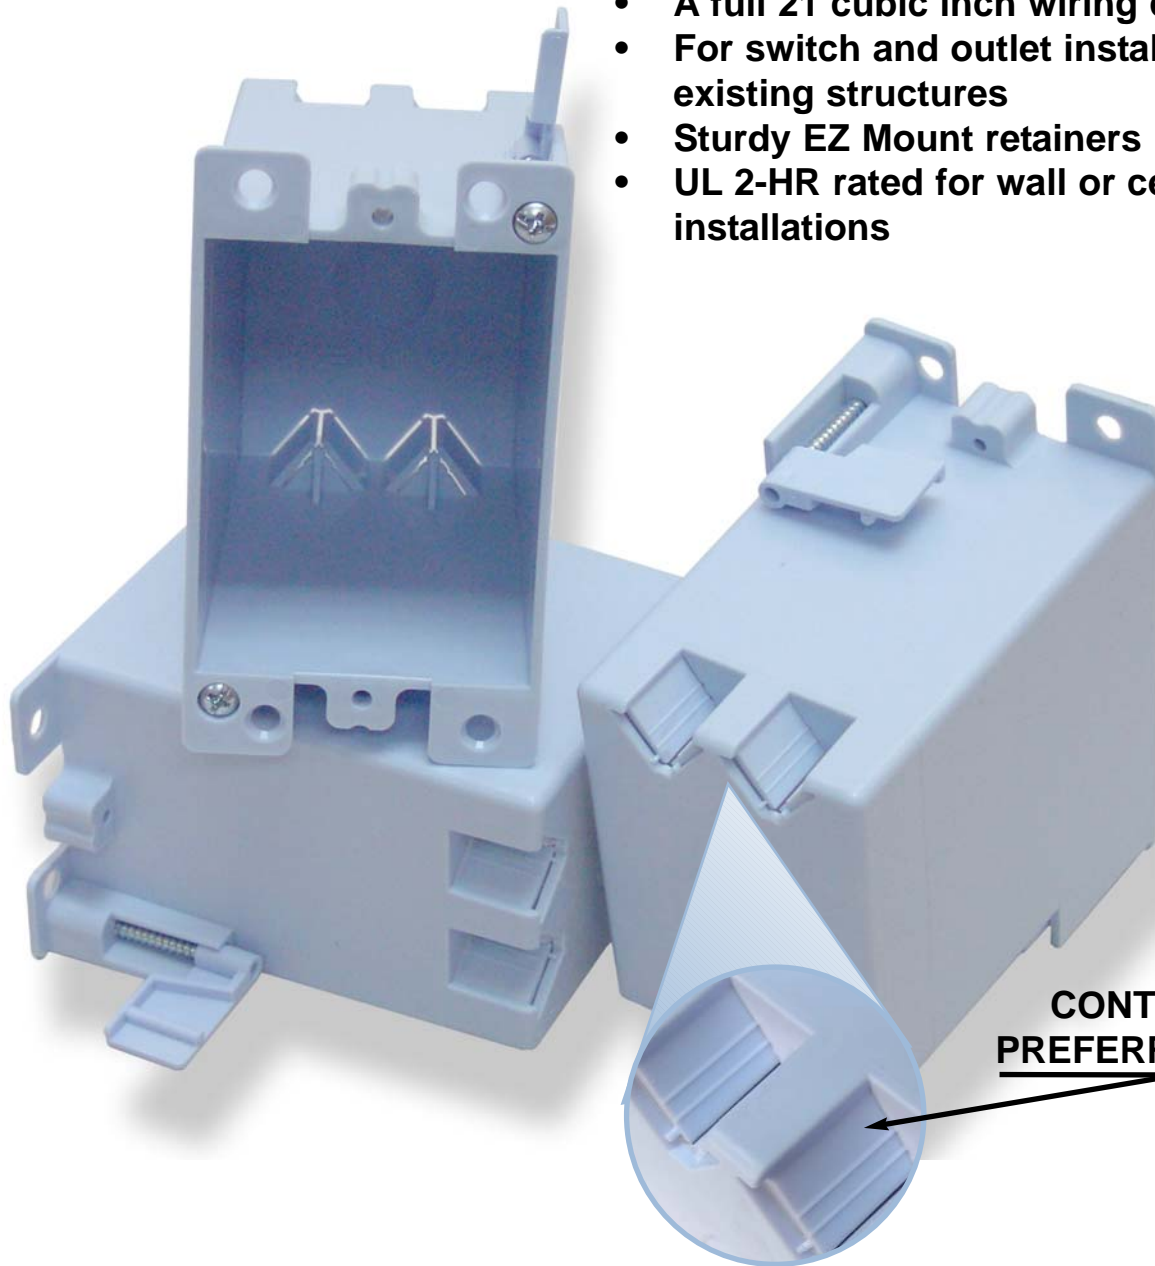

CANTEX INTRODUCES THE 21 CUBIC INCH OLD WORK BOX

- A full 21 cubic inch wiring capacity
- For switch and outlet installation in existing structures
- Sturdy EZ Mount retainers
- UL 2-HR rated for wall or ceiling installations