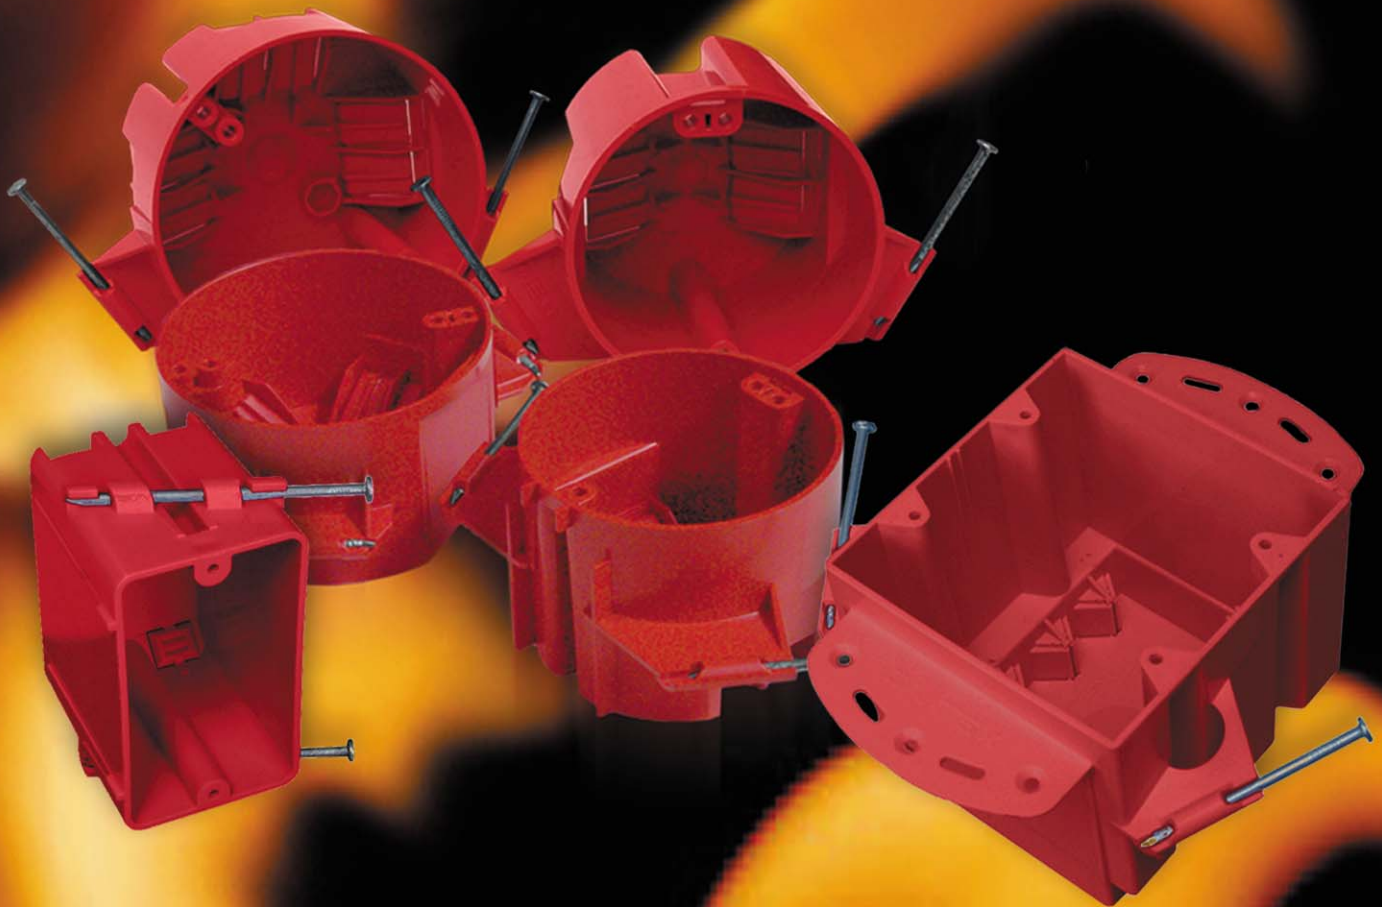

# FINALLY SOMEONE MAKES RED BOXES!

- Rough-in identification of Fire Alarm circuits and Smoke Detectors
- Eliminates the need and expense of spray painting boxes on site
- Inspector preferred for easy identification
- Meets many local codes
- Wood or steel stud wall boxes available
- 2-HR UL Fire Rating

**EZ BOX<sup>®</sup> FROM  
CANTEX<sup>®</sup>**