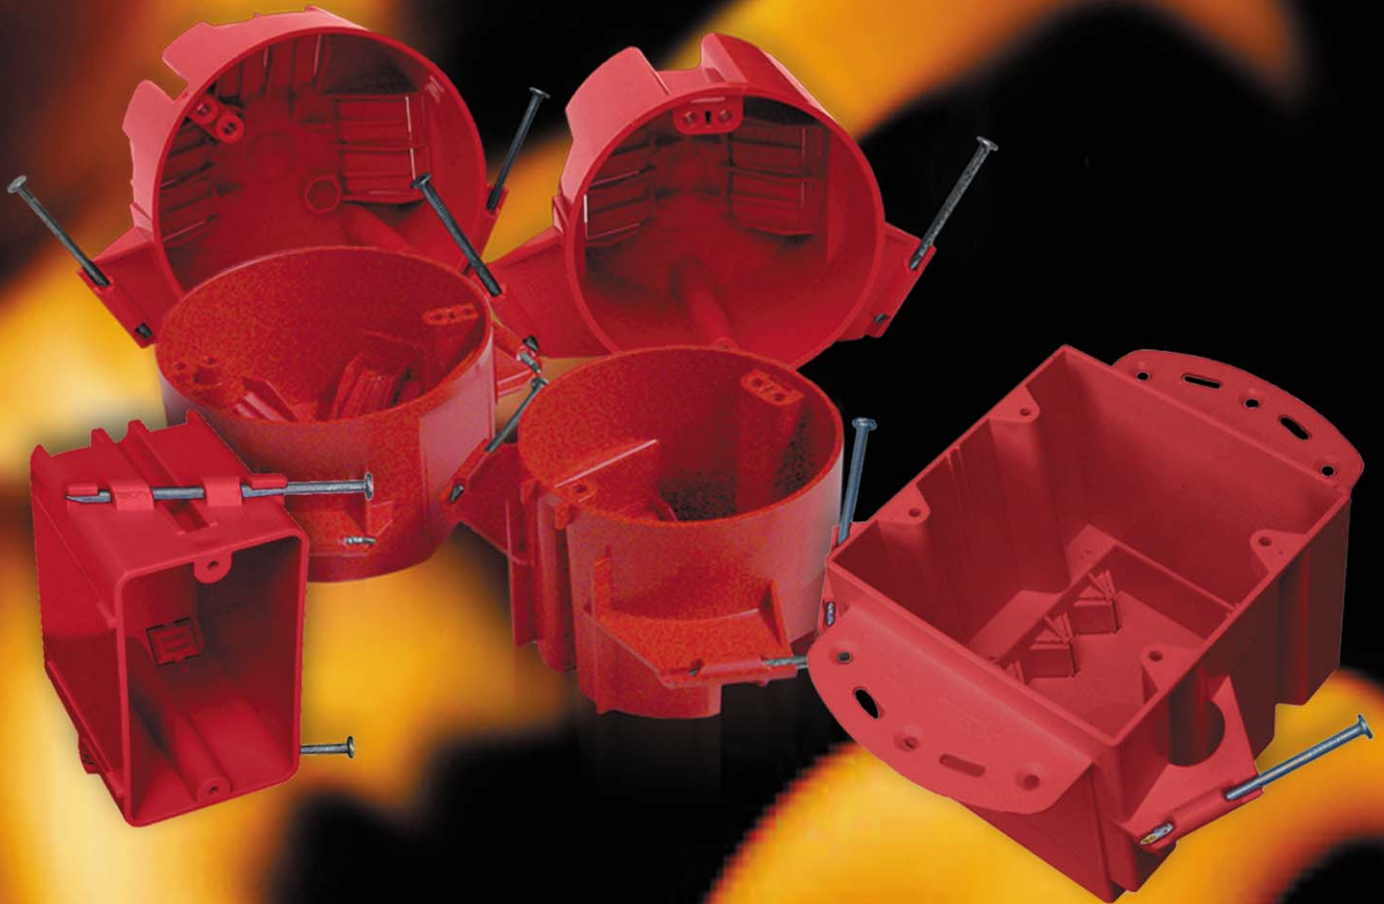

FINALLY SOMEONE MAKES RED BOXES!

- Rough-in identification of Fire Alarm circuits and Smoke Detectors
- Eliminates the need and expense of spray painting boxes on site
- Inspector preferred for easy identification
- Meets many local codes
- Wood or steel stud wall boxes available
- 2-HR UL Fire Rating

**EZ BOX[®] FROM
CANTEX[®]**