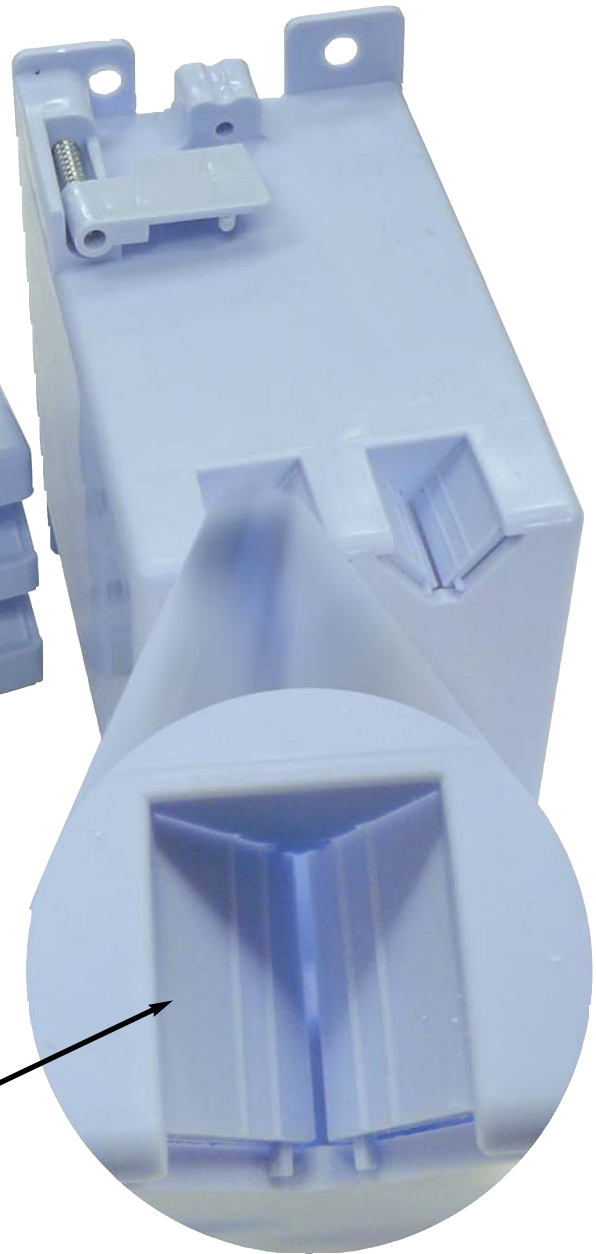

# CANTEX INTRODUCES THE 21 CUBIC INCH OLD WORK BOX

- A full 21 cubic inch wiring capacity
- For switch and outlet installation in existing structures
- Sturdy EZ Mount retainers
- UL 2-HR rated for wall or ceiling installations
- Contractor Preferred clamp