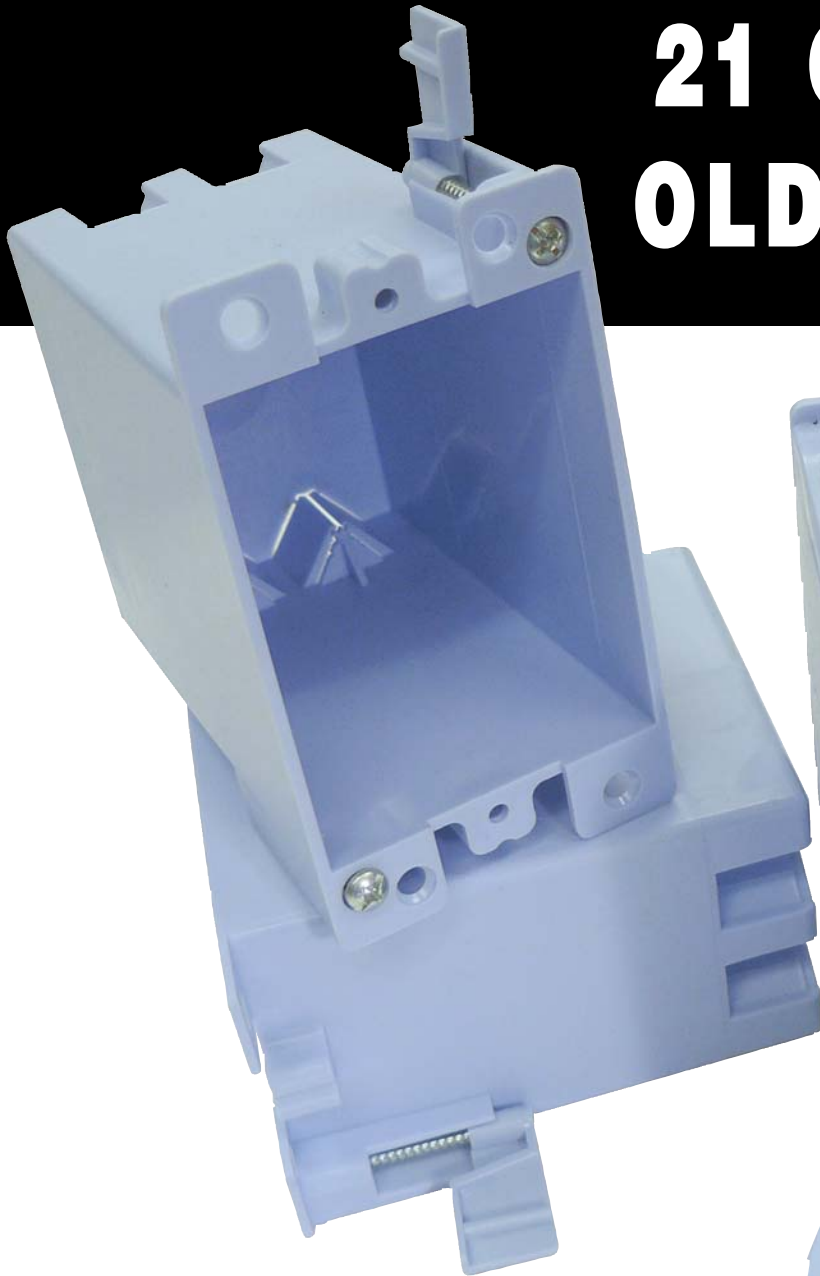

# CANTEX INTRODUCES THE 21 CUBIC INCH OLD WORK BOX

- A full 21 cubic inch wiring capacity
- For switch and outlet installation in existing structures
- Sturdy EZ Mount retainers
- UL 2-HR rated for wall or ceiling installations
- Contractor Preferred clamp