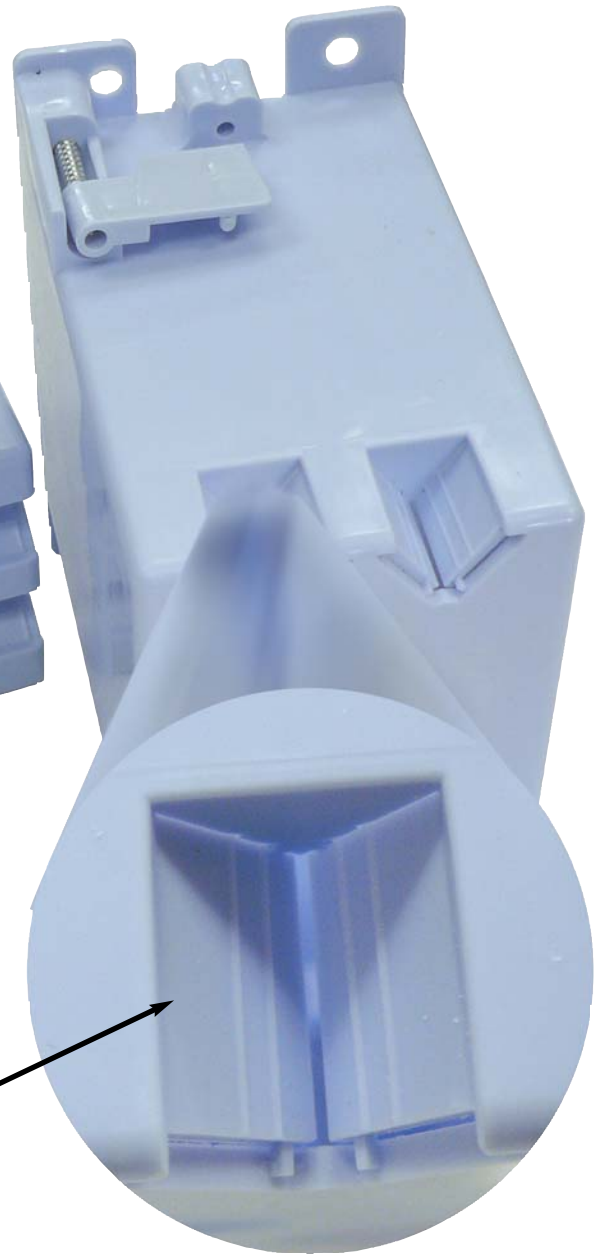

CANTEX INTRODUCES THE 21 CUBIC INCH OLD WORK BOX

- A full 21 cubic inch wiring capacity
- For switch and outlet installation in existing structures
- Sturdy EZ Mount retainers
- UL 2-HR rated for wall or ceiling installations
- Contractor Preferred clamp