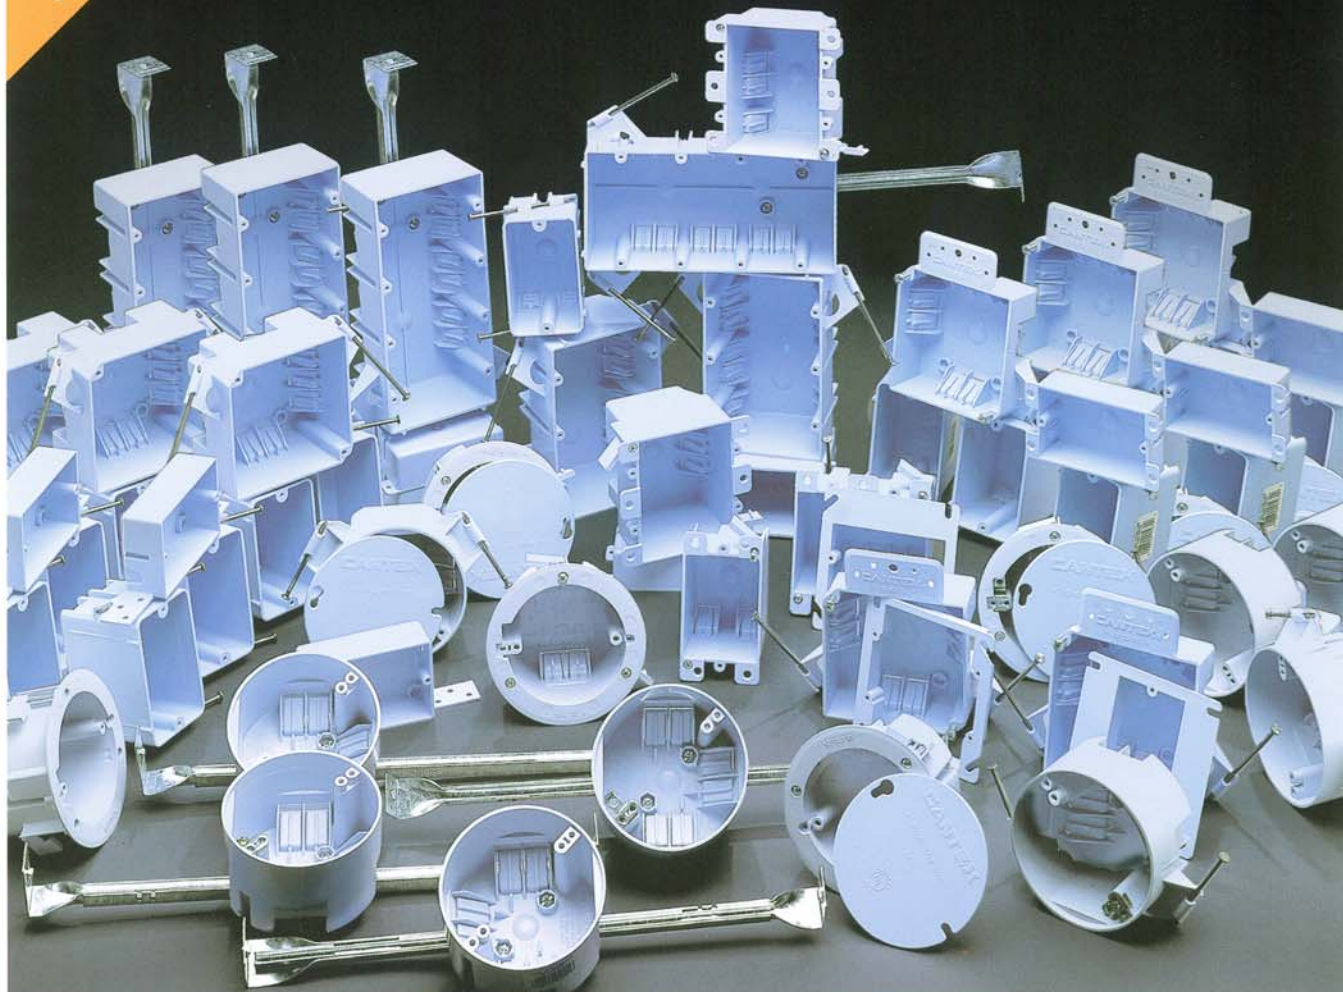

NEW
FROM
CANTEX

It's so **EZ!**

READY FOR SHIPMENT NOW!

**EZ ORDER
EZ DELIVERY
EZ INSTALLATION**

ORDER NOW 817-215-7000
www.cantexinc.com

**EZ BOX FROM
CANTEX**

A FITTING SOLUTION TO YOUR ELECTRICAL NEEDS.
301 Commerce Ste. 2700 Fort Worth, Texas 76102 817-215-7000 Fax: 817-215-7001 www.cantexinc.com