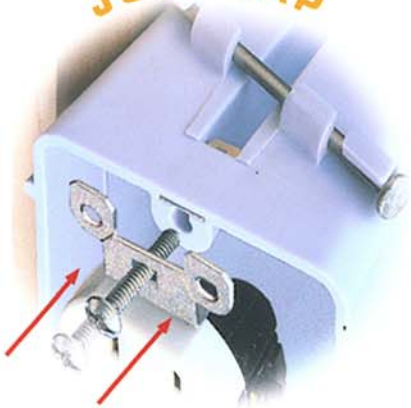

NEW EXPRESS-CLIP FROM CANTEX

EZ INSTALLATION

EXPRESS CLIP

JUST TAP

AND TURN

NEW EXPRESS-CLIP EZ BOX FROM CANTEX:

- Express-Clip ensures fast, secure device mounting
- No damage to device screw
- Express-Clip is constructed of quality steel for dependability and strength
- Available in nail-on 18, 20 and 23 cu.in. single gang, 48 cu.in. two gang and 74 cu.in. three gang for wood studs.
- For steel stud applications, the Express Clip is available in the 20 cu.in single gang, 48 cu.in. two gang and the 74 cu.in. three gang box.