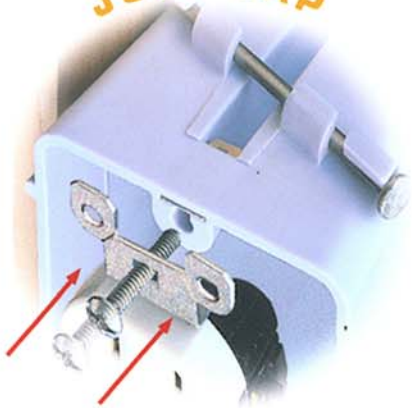

## EZ INSTALLATION

EXPRESS CLIP

JUST TAP

AND TURN

### NEW EXPRESS-CLIP EZ BOX FROM CANTEX:

- Express-Clip ensures fast, secure device mounting
- No damage to device screw
- Express-Clip is constructed of quality steel for dependability and strength
- Available in nail-on 18, 20 and 23 cu.in. single gang, 48 cu.in. two gang and 74 cu.in. three gang for wood studs.
- For steel stud applications, the Express Clip is available in the 20 cu.in single gang, 48 cu.in. two gang and the 74 cu.in. three gang box.