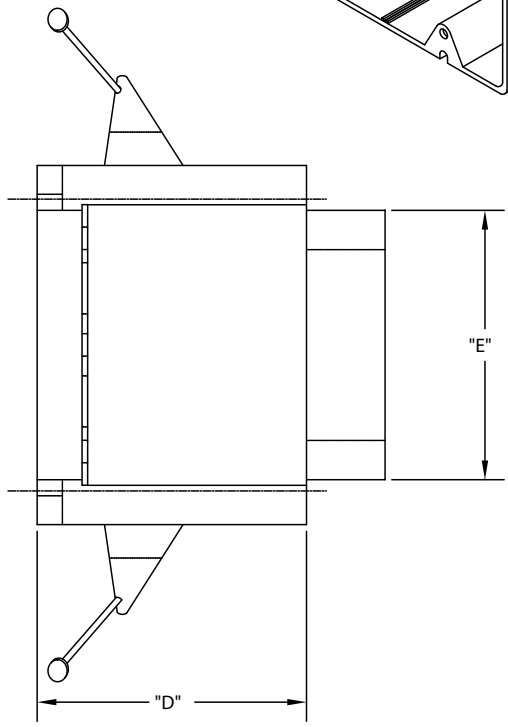

PART NUMBER	SIZE	"A"	"B"	"C"	"D"	"E"
EZ48DNZ	3 7/8" x 3 7/8" x 3 7/8" Enhanced angled screw-nails for quick mounting between studs eight clamps	6 11/16"	4"	2 5/8"	3"	2 7/8"

CANTEX
INC.
Fort Worth, TEXAS

48 Cubic Inch Express Clip w/ Screw Nail
Multi-Gang Nonmetallic Max Capacity Boxes w/ Screw Nail

Drawn By: CD Branch Date: Ref. 12/01/07