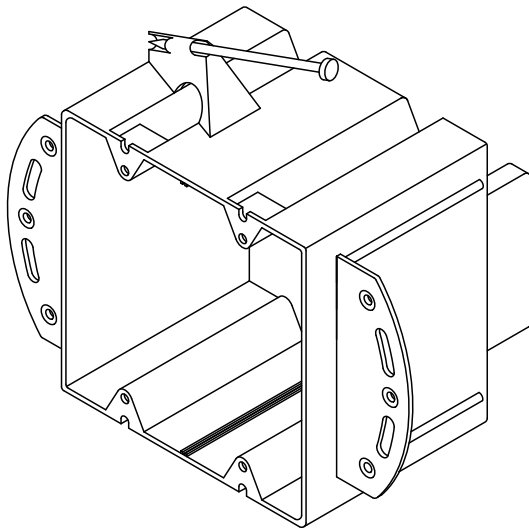

PART NUMBER	SIZE	"A"	"B"	"C"	"D"	"E"
EZ48DNZ	3 7/8" x 3 7/8" x 3 7/8" Enhanced angled screw-nails for quick mounting between studs eight clamps	6 11/16"	4"	2 5/8"	3"	2 7/8"

CANTEX
INC.
Fort Worth, TEXAS

48 Cubic Inch Express Clip w/ Screw Nail
Multi-Gang Nonmetallic Max Capacity Boxes w/ Screw Nail

Drawn By: CD Branch Date: Ref. 12/01/07