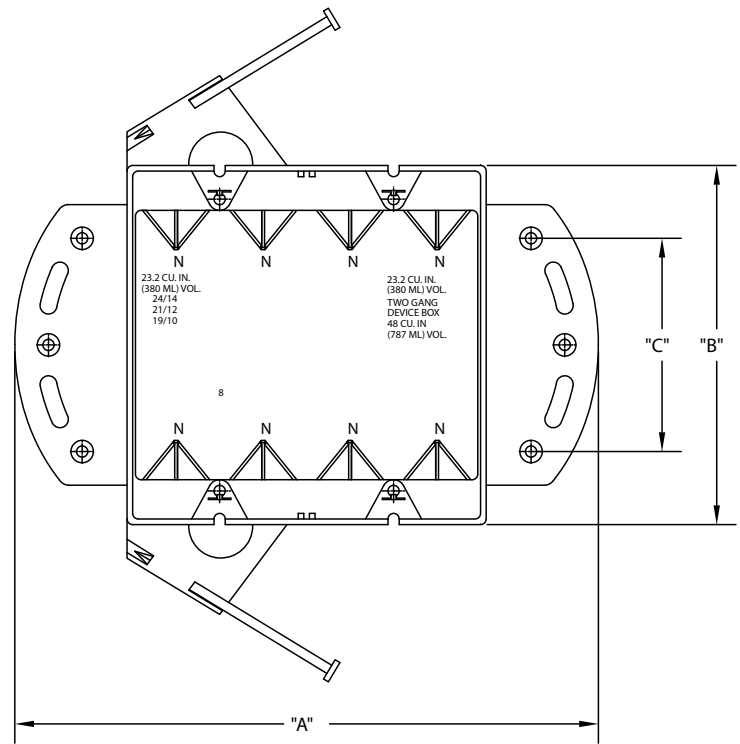

PART NUMBER	SIZE	"A"	"B"	"C"	"D"	"E"
EZ48DNZ	3 7/8" x 3 7/8" x 3 7/8" Enhanced angled screw-nails for quick mounting between studs eight clamps	6 11/16"	4"	2 5/8"	3"	2 7/8"

CANTEX
INC.
Fort Worth, TEXAS

48 Cubic Inch Express Clip w/ Screw Nail
Multi-Gang Nonmetallic Max Capacity Boxes w/ Screw Nail

Drawn By: CD Branch Date: Ref. 12/01/07