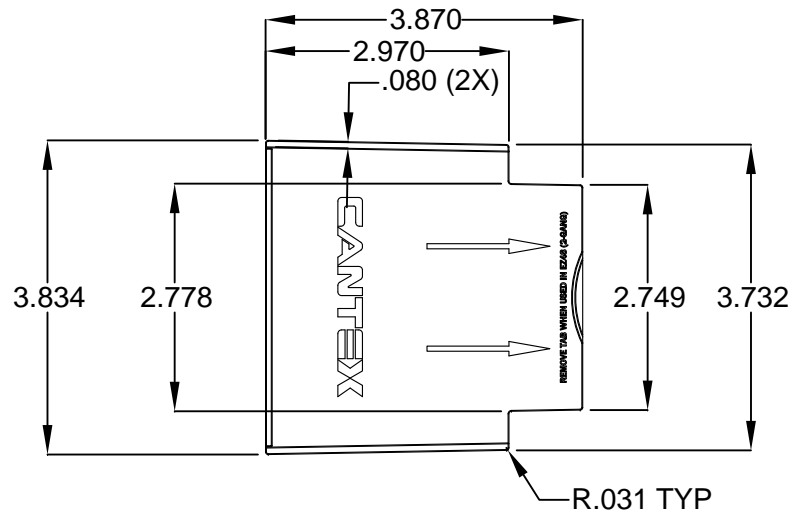

DETAIL B  
SCALE 5:1

**CANTEX**  
INC.  
Fort Worth, TEXAS

**LOW VOLTAGE BOX DIVIDER**

DO NOT SCALE DRAWING

DRAWN BY: D.S. FRANK

2-16-2011

PN:EZLVD