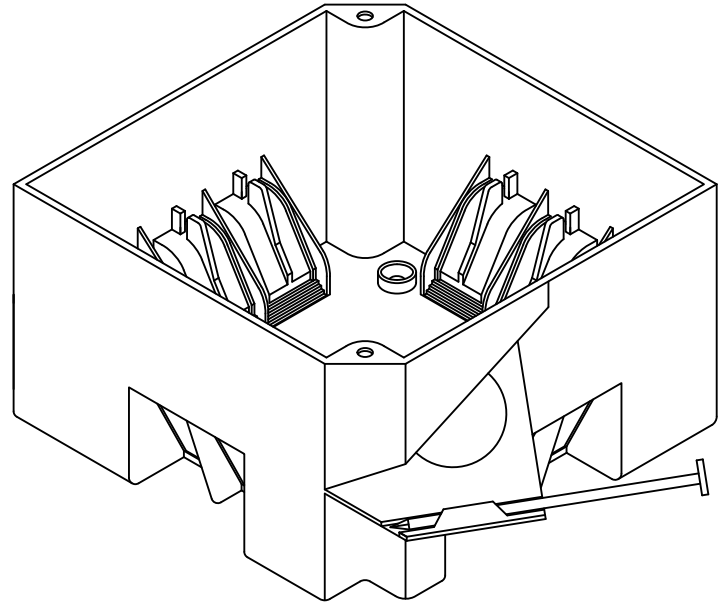

| PART NUMBER | SIZE   | "A"                             | "B" | "C"                             |
|-------------|--|---------------------------------|-----|---------------------------------|
| EZ32XN      | 4" X 4" X 2 <sup>5</sup> / <sub>8</sub> "<br>Enhanced angled nails for quick mounting between studs Ten clamps | 6 <sup>1</sup> / <sub>8</sub> " | 4"  | 4 <sup>3</sup> / <sub>4</sub> " |
| EZ32XNR     | 4" X 4" X 2 <sup>5</sup> / <sub>8</sub> "<br>Enhanced angled nails for quick mounting between studs Ten clamps | 6 <sup>1</sup> / <sub>8</sub> " | 4"  | 4 <sup>3</sup> / <sub>4</sub> " |

LISTED

TOLERANCES

± 1/16

**CANTEX**

INC.

Fort Worth, TEXAS

Four Sq. EZ Box 32 Cubic Inch, Nail On  
Four Square & Shallow Nonmetallic Boxes

Drawn By: CD Branch