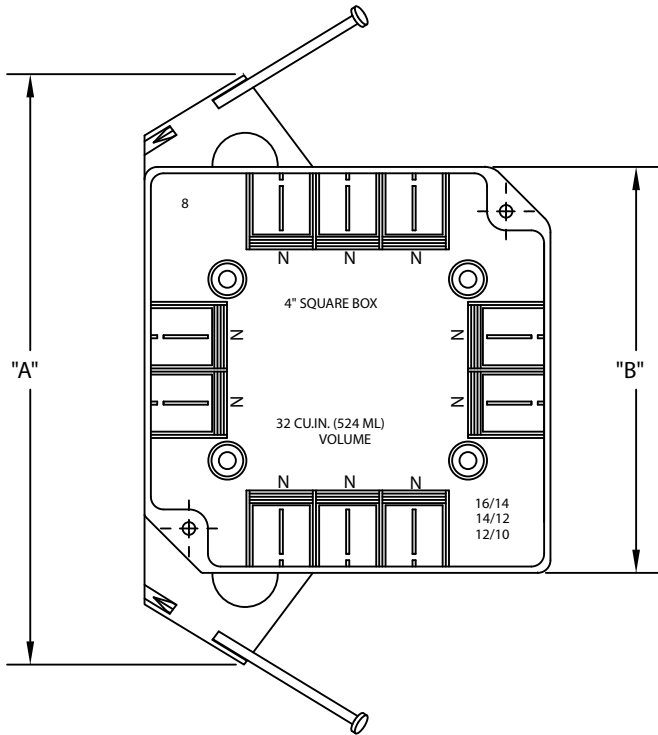

| PART NUMBER | SIZE   | "A"                             | "B" | "C"                             |
|-------------|--|---------------------------------|-----|---------------------------------|
| EZ32XN      | 4" X 4" X 2 <sup>5</sup> / <sub>8</sub> "<br>Enhanced angled nails for quick mounting between studs Ten clamps | 6 <sup>1</sup> / <sub>8</sub> " | 4"  | 4 <sup>3</sup> / <sub>4</sub> " |
| EZ32XNR     | 4" X 4" X 2 <sup>5</sup> / <sub>8</sub> "<br>Enhanced angled nails for quick mounting between studs Ten clamps | 6 <sup>1</sup> / <sub>8</sub> " | 4"  | 4 <sup>3</sup> / <sub>4</sub> " |

LISTED

TOLERANCES

± 1/16

**CANTEX**

INC.

Fort Worth, TEXAS

Four Sq. EZ Box 32 Cubic Inch, Nail On  
Four Square & Shallow Nonmetallic Boxes

Drawn By: CD Branch