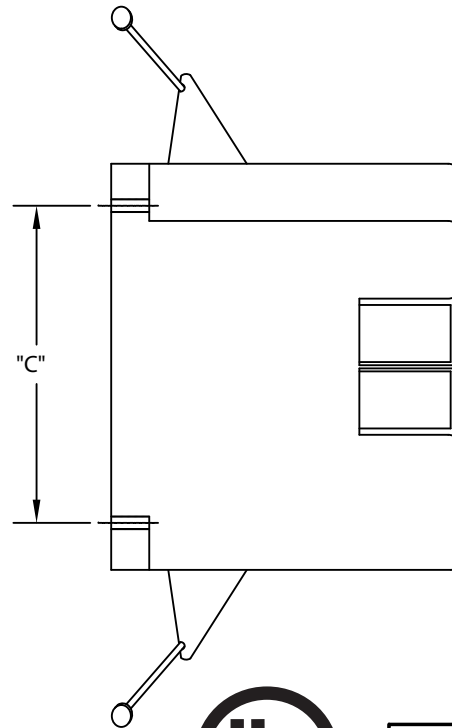

| PART NUMBER | SIZE   | "A"                             | "B" | "C"                             |
|-------------|--|---------------------------------|-----|---------------------------------|
| EZ32XN      | 4" X 4" X 2 <sup>5</sup> / <sub>8</sub> "<br>Enhanced angled nails for quick mounting between studs Ten clamps | 6 <sup>1</sup> / <sub>8</sub> " | 4"  | 4 <sup>3</sup> / <sub>4</sub> " |
| EZ32XNR     | 4" X 4" X 2 <sup>5</sup> / <sub>8</sub> "<br>Enhanced angled nails for quick mounting between studs Ten clamps | 6 <sup>1</sup> / <sub>8</sub> " | 4"  | 4 <sup>3</sup> / <sub>4</sub> " |

LISTED

TOLERANCES

± 1/16

**CANTEX**

INC.

Fort Worth, TEXAS

Four Sq. EZ Box 32 Cubic Inch, Nail On  
Four Square & Shallow Nonmetallic Boxes

Drawn By: CD Branch