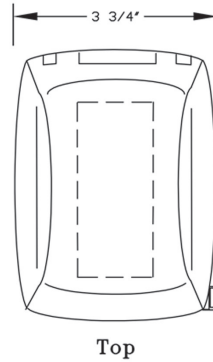

Single Gang In-Use Cover

GFI TOGGLE/ROUND DUPLEX

Includes three patented rotating inserts providing 16 configurations

Meets 2005 NEC 406.8 (B) code.

Part Number	Depth	Carton Quantity
5133694	3.625	6

Dimensions are nominal

CANTEX 5133694 is a 1-Gang Weatherproof In-Use Cover designed for use with exposed weatherproof boxes. It is an excellent standard depth cover for 16 gauge or lighter cord sets for vending machines, holiday lighting, landscape lighting and portable signs. It provides plug and outlet protection for any single gang application.