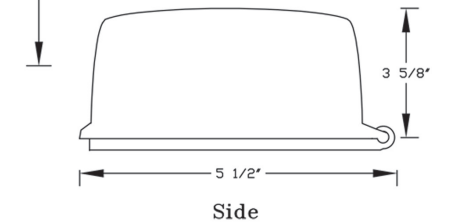

Single Gang In-Use Cover

GFI TOGGLE/ROUND DUPLEX

Includes three patented rotating inserts providing 16 configurations

Meets 2005 NEC 406.8 (B) code.

Part Number	Depth	Carton Quantity
5133694	3.625	6

Dimensions are nominal

CANTEX 5133694 is a 1-Gang Weatherproof In-Use Cover designed for use with exposed weatherproof boxes. It is an excellent standard depth cover for 16 gauge or lighter cord sets for vending machines, holiday lighting, landscape lighting and portable signs. It provides plug and outlet protection for any single gang application.