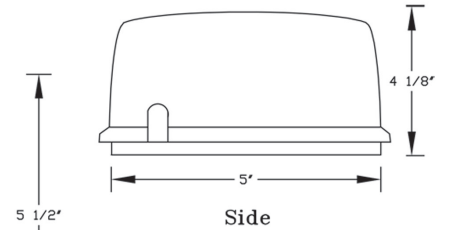

Single Gang In-Use Cover

GFI TOGGLE/ROUND DUPLEX

Includes three patented rotating inserts providing 16 configurations

Meets 2005 NEC 406.8 (B) code.

Part Number	Depth	Carton Quantity
5133694	3.625	6

Dimensions are nominal

CANTEX 5133694 is a 1-Gang Weatherproof In-Use Cover designed for use with exposed weatherproof boxes. It is an excellent standard depth cover for 16 gauge or lighter cord sets for vending machines, holiday lighting, landscape lighting and portable signs. It provides plug and outlet protection for any single gang application.