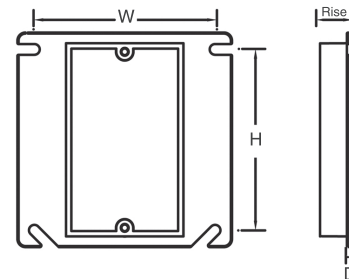

**4" Round Plaster Ring**

Part Number	Carton Quantity	Height	Width	Depth	Rise
EZ03YC	100	4.000	4.000	.500	1/2
EZ04YC	100	4.000	4.000	.625	5/8

Dimensions are nominal

**EZ BOX® 1-Gang Electrical Box Cover Risers**

**2 hour fire-rated**

**4 strategically placed notches for easier installation**

EZ03SXA, EZ04ES, EZ05ES, EZ06ES and EZ08ES are 1-gang cover risers or extensions for any CANTEX 4" square EZ BOX, 4" square ENT box, or 2-gang ENT box. These risers easily reduce CANTEX 4" square as well as 2-gang ENT boxes to single-gang usage. The risers feature 4 notches for easy installation of screws to secure the riser.

- Engineered for easy, cost saving installation and constructed with resilient PVC for durability
- UL Listed, UL 2 Hour Fire-rated
- Made in USA

**1-Gang Box Cover Risers**

Part Number	Carton Quantity	Height	Width	Depth	Rise
EZ03SXA	100	4.000	4.000	.500	1/2
EZ04ES	50	4.000	4.000	.625	5/8
EZ06ES	40	4.000	4.000	1.000	1
EZ08ES	30	4.000	4.000	1.250	1 1/4

Dimensions are nominal

**EZ BOX® 2-Gang Electrical Box Cover Risers**

**2 hour fire-rated**

**4 strategically placed notches for easier installation**

EZ06DXA, EZ08ED, and EZ09ED EZ BOX are 2-gang cover risers that provide risers or extensions for any CANTEX 4" square EZ BOX, 4" square ENT box, or 2-gang ENT box. These risers have 4 notches for easy installation of screws to secure the risers.