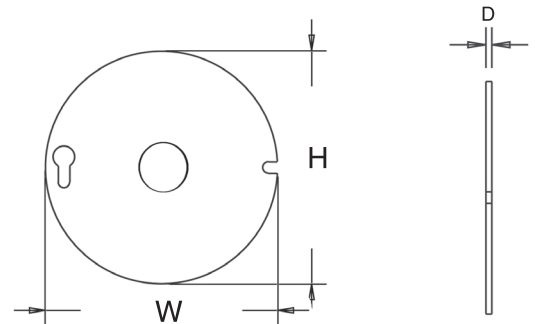

**4" Round Blank Cover**

Part Number	Carton Quantity	Height	Width	Depth
EZYKL	100	4.000	4.000	.1000

Dimensions are nominal

**2 hour fire-rated**

**Keyhole screw mounting design keeps cover secure**

- Designed for indoor use
- Engineered for easy, cost saving installation and constructed with resilient PVC for durability
- UL Listed, UL 2 Hour Fire-rated
- Made in USA

**EZ BOX® 4 in. Round EZ BOX Blank Cover with 1/2 Knockout**

EZYL1 is a 4 inch round box cover with a knockout. It is ideal for covering CANTEX 4 inch ceiling boxes and CANTEX ENT ceiling boxes that are not in use, and the knockout provides easy access without having to remove the cover. This durable PVC cover will not rust or corrode and the keyhole and notch design makes installation fast, easy and secure.

**4" Round Blank Cover with Knockout**

Part Number	Carton Quantity	Height	Width	Depth
EZYL1	100	4.000	4.000	.1000

Dimensions are nominal

**2 hour fire-rated**

- Designed for indoor use
- Engineered for easy, cost saving installation and constructed with resilient PVC for durability
- UL Listed, UL 2 Hour Fire-rated
- Made in USA