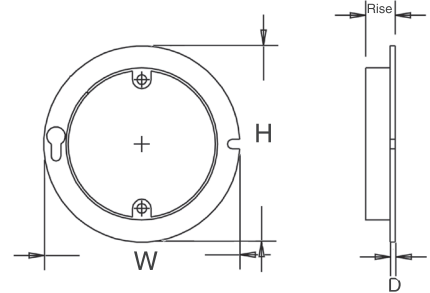

**EZ BOX® Non-metallic Round Plaster Ring**

**2 hour fire-rated**

**Strategically placed notch and keyhole opening for easier installation**

EZ03YC and EZ04YC EZ BOX round plaster rings (also called a mud rings) provide risers or extensions for any CANTEX 4 inch ceiling box or CANTEX ENT ceiling box. CANTEX plaster rings are constructed with durable polycarbonate for added resilience.

- Designed to support fixtures up to 50 lb.
- EZ03YC easily creates a 1/2 in. rise
- EZ04YC easily creates a 5/8 in. rise
- Engineered for easy, cost saving installation and constructed with durable polycarbonate for extra strength
- UL Listed, UL 2 Hour Fire-rated
- Made in USA

**4" Round Plaster Ring**

Part Number	Carton Quantity	Height	Width	Depth	Rise
EZ03YC	100	4.000	4.000	.500	1/2
EZ04YC	100	4.000	4.000	.625	5/8

Dimensions are nominal

**EZ BOX® 1-Gang Electrical Box Cover Risers**

**2 hour fire-rated**

**4 strategically placed notches for easier installation**

EZ03SXA, EZ04ES, EZ05ES, EZ06ES and EZ08ES are 1-gang cover risers or extensions for any CANTEX 4" square EZ BOX, 4" square ENT box, or 2-gang ENT box. These risers easily reduce CANTEX 4" square as well as 2-gang ENT boxes to single-gang usage. The risers feature 4 notches for easy installation of screws to secure the riser.