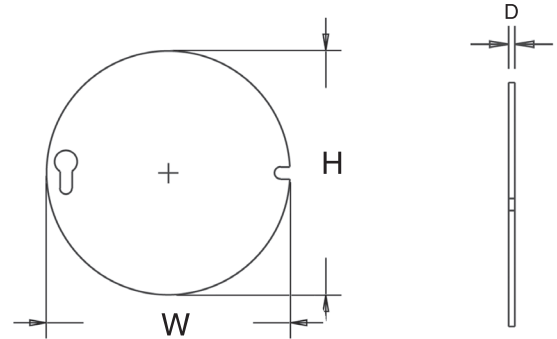

Dimensions are nominal

**EZ BOX® 4" Round Blank Cover**

EZYKL is a 4 inch round box cover that is ideal for covering CANTEX 4 inch ceiling boxes and CANTEX ENT ceiling boxes that are not in use. This durable PVC cover will not rust or corrode and the keyhole and notch design makes installation fast, easy and secure.

**4" Round Blank Cover**

Part Number	Carton Quantity	Height	Width	Depth
EZYKL	100	4.000	4.000	.1000

Dimensions are nominal

**2 hour fire-rated**

**Keyhole screw mounting design keeps cover secure**

- Designed for indoor use
- Engineered for easy, cost saving installation and constructed with resilient PVC for durability
- UL Listed, UL 2 Hour Fire-rated
- Made in USA