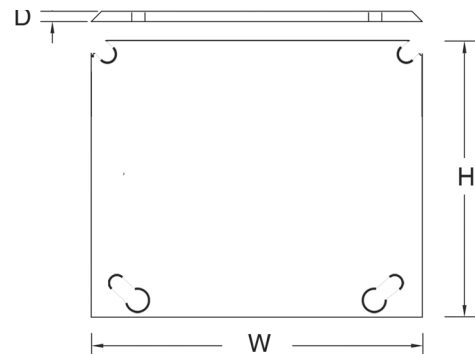

**EZ BOX® 4" Square Switch and Outlet Box Cover**

EZXKL is a 2-gang blank box cover that is ideal for covering any 4" square EZ BOX, 4" square ENT box, or 2-gang ENT box that is not in use. This durable PVC cover will not rust or corrode and the keyhole and notch design makes installation fast, easy and secure.

**4" 2-Gang Blank Cover**

Part Number	Carton Quantity	Height	Width	Depth
EZXKL	100	4.000	4.000	.1000

Dimensions are nominal

**2 hour fire-rated**

**Keyhole screw mounting design keeps cover secure**

- Designed for indoor use
- Engineered for easy, cost saving installation and constructed with resilient PVC for durability
- UL Listed, UL 2 Hour Fire-rated
- Made in USA