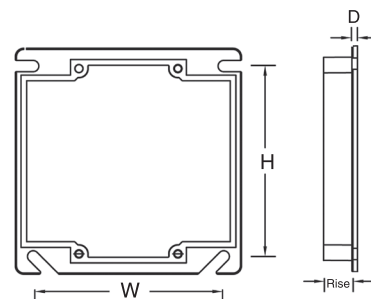

Dimensions are nominal

**EZ BOX® 2-Gang Electrical Box Cover Risers**

**2 hour fire-rated**

**4 strategically placed notches for easier installation**

EZ06DXA, EZ08ED, and EZ09ED EZ BOX are 2-gang cover risers that provide risers or extensions for any CANTEX 4" square EZ BOX, 4" square ENT box, or 2-gang ENT box. These risers have 4 notches for easy installation of screws to secure the risers.

- Engineered for easy, cost saving installation and constructed with durable polycarbonate for extra strength
- UL Listed, UL 2 Hour Fire-rated
- Made in USA

**2-Gang Box Cover Risers**

Part Number	Carton Quantity	Height	Width	Depth	Rise
EZ06DXA	75	4.000	4.000	.500	1/2
EZ08ED	50	4.000	4.000	.625	5/8
EZ09ED	50	4.000	4.000	.850	3/4

Dimensions are nominal

**EZ BOX® 4" Round Blank Cover**

EZYKL is a 4 inch round box cover that is ideal for covering CANTEX 4 inch ceiling boxes and CANTEX ENT ceiling boxes that are not in use. This durable PVC cover will not rust or corrode and the keyhole and notch design makes installation fast, easy and secure.