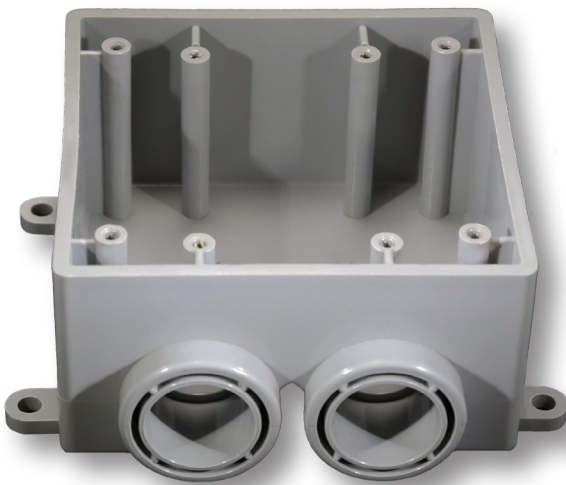

## Type FSS Single Gang Box

Exposed Boxes Type FSS designed for use in indoor and outdoor locations where boxes are exposed and subject to environmental conditions. Type FSS is intended for conduit termination with two conduit hubs on one end and no outlet.

- 21.8 cu. in. surface mount box
- Durable non-conductive PVC will not rust or corrode
- Cover sold separately
- UL Listed and UL Marine Listed
- Made in USA

Part Number	Trade Size	Carton Quantity	"A"	"B"	"C"	"D"	"E"	"F"
5133540	1/2	10	2.813	4.625	2.625	2.375	3.500	.875
5133542	3/4	10	2.813	4.625	2.625	2.375	3.500	1.063
5133543	1	10	2.813	4.625	2.625	2.375	3.500	1.313

## Type FSS Two Gang Box

Exposed Boxes Type FSS designed for use in indoor and outdoor locations where boxes are exposed and subject to environmental conditions. Type FSS is intended for conduit termination with two conduit hubs on one end and no outlet.