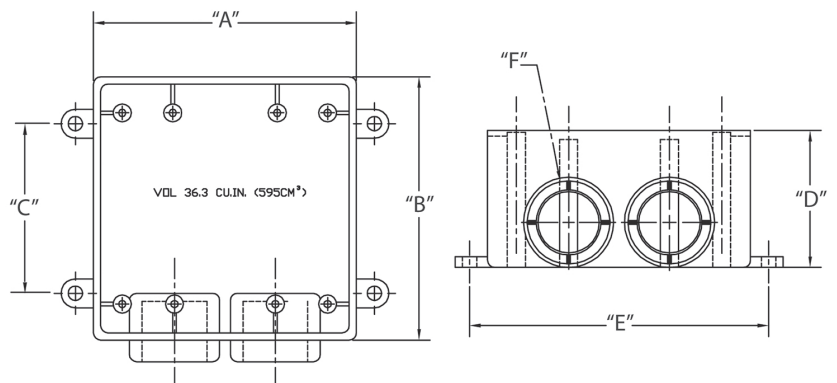

- 36.3cu. in. surface mount box
- Durable non-conductive PVC will not rust or corrode
- Cover sold separately
- UL Listed and UL Marine Listed
- Made in USA

Part Number	Trade Size	Carton Quantity	"A"	"B"	"C"	"D"	"E"	"F"
5133390	1/2	5	4.563	4.563	3.250	2.375	5.250	.875
5133391	3/4	5	4.563	4.563	3.250	2.375	5.250	1.063
5133392	1	5	4.563	4.563	3.250	2.375	5.250	1.313

Dimensions are nominal