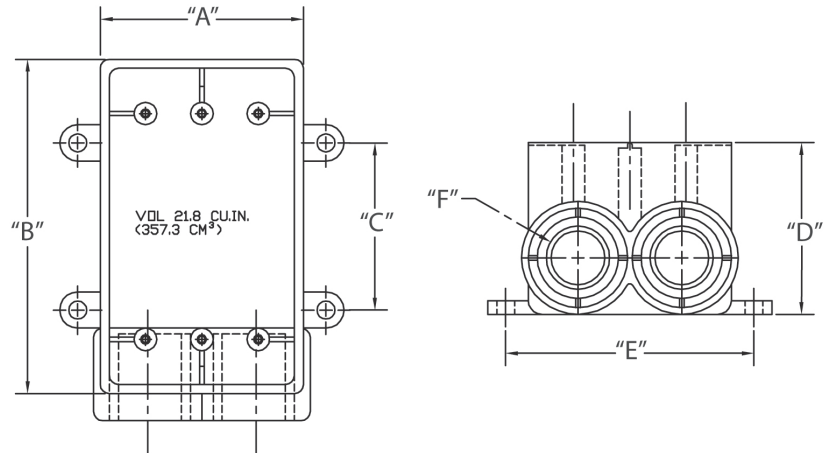

## Type FSS Single Gang Box

Exposed Boxes Type FSS designed for use in indoor and outdoor locations where boxes are exposed and subject to environmental conditions. Type FSS is intended for conduit termination with two conduit hubs on one end and no outlet.

- 21.8 cu. in. surface mount box
- Durable non-conductive PVC will not rust or corrode
- Cover sold separately
- UL Listed and UL Marine Listed
- Made in USA

Part Number	Trade Size	Carton Quantity	"A"	"B"	"C"	"D"	"E"	"F"
5133540	1/2	10	2.813	4.625	2.625	2.375	3.500	.875
5133542	3/4	10	2.813	4.625	2.625	2.375	3.500	1.063
5133543	1	10	2.813	4.625	2.625	2.375	3.500	1.313

Dimensions are nominal