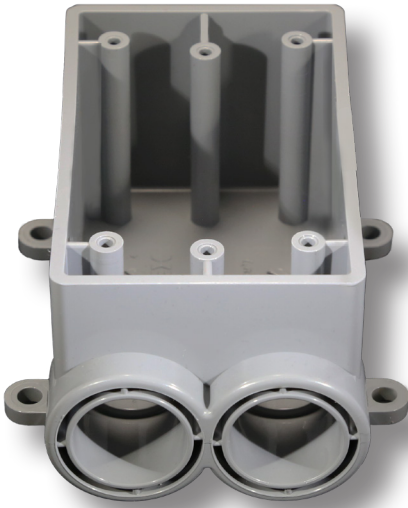

## Type FSS Single Gang Box

Exposed Boxes Type FSS designed for use in indoor and outdoor locations where boxes are exposed and subject to environmental conditions. Type FSS is intended for conduit termination with two conduit hubs on one end and no outlet.

- 21.8 cu. in. surface mount box
- Durable non-conductive PVC will not rust or corrode
- Cover sold separately
- UL Listed and UL Marine Listed
- Made in USA

Part Number	Trade Size	Carton Quantity	"A"	"B"	"C"	"D"	"E"	"F"
5133540	1/2	10	2.813	4.625	2.625	2.375	3.500	.875
5133542	3/4	10	2.813	4.625	2.625	2.375	3.500	1.063
5133543	1	10	2.813	4.625	2.625	2.375	3.500	1.313

## Type FSS Two Gang Box

Exposed Boxes Type FSS designed for use in indoor and outdoor locations where boxes are exposed and subject to environmental conditions. Type FSS is intended for conduit termination with two conduit hubs on one end and no outlet.