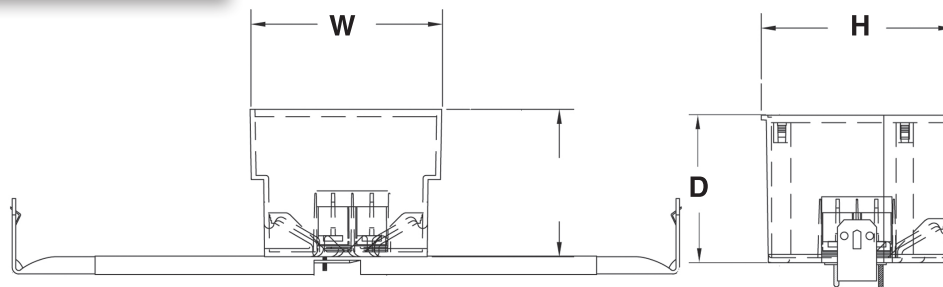

EZ BOX® Heavy Wall, 25 cu. in., New Work, Ceiling Box w/ Hanger Bar, Wire Clamps & Ground Lug

2 hour fire-rated

EZ25CHG-HW EZ BOX is a 25 cu. in, heavy wall new work ceiling box with a ground lug and an attached bar hanger for extra support and adjustability. The heavy wall or harder shell of EZ25CHG-HW is designed to use where a more durable electrical box is preferred. The harder shell is designed to resist flexing and hold its shape. The adjustable bar hanger adjusts from 14" to 18" for added support and adaptability. It also features 5 integral wire clamps and a ground lug for EZ grounding when required.

- The harder shell resists flexing and holds its shape in extreme conditions
- Adjustable bar hanger adjusts from 14" to 18" for added support and adaptability
- 2 brackets for installation options
- Engineered for easy, cost saving installation and constructed with durable polycarbonate for extra strength
- ETL Listed, ETL 2 Hour Fire Rated
- Made in USA

25 Cubic Inch

Part Number	Carton Quantity	Height	Width	Depth
EZ25CHG-HW	20	4.000	4.000	3.000

Dimensions are nominal

- Supports fixtures up to 50 lbs.
- Not suitable for ceiling fans.

The CANTEX EZ BOX® Line

The CANTEX EZ BOX® line offers a complete selection of non-metallic electrical switch, outlet and ceiling boxes in multiple sizes and styles to meet all your new construction and renovation project needs. Whether you need EZ nail-on, single-gang boxes with enhanced angled nails for installation between studs or adjustable EZ BOXES with adjustable brackets for the perfect fit on tile backsplashes, CANTEX has your solution. EZ BOXES are easy to install, long-wearing, and maintenance-free. CANTEX offers almost 100 styles of EZ BOXES in multiple sizes and gang applications to meet all of your new and old work project needs. You can choose from one of our many wall, ceiling or ceiling fan boxes.