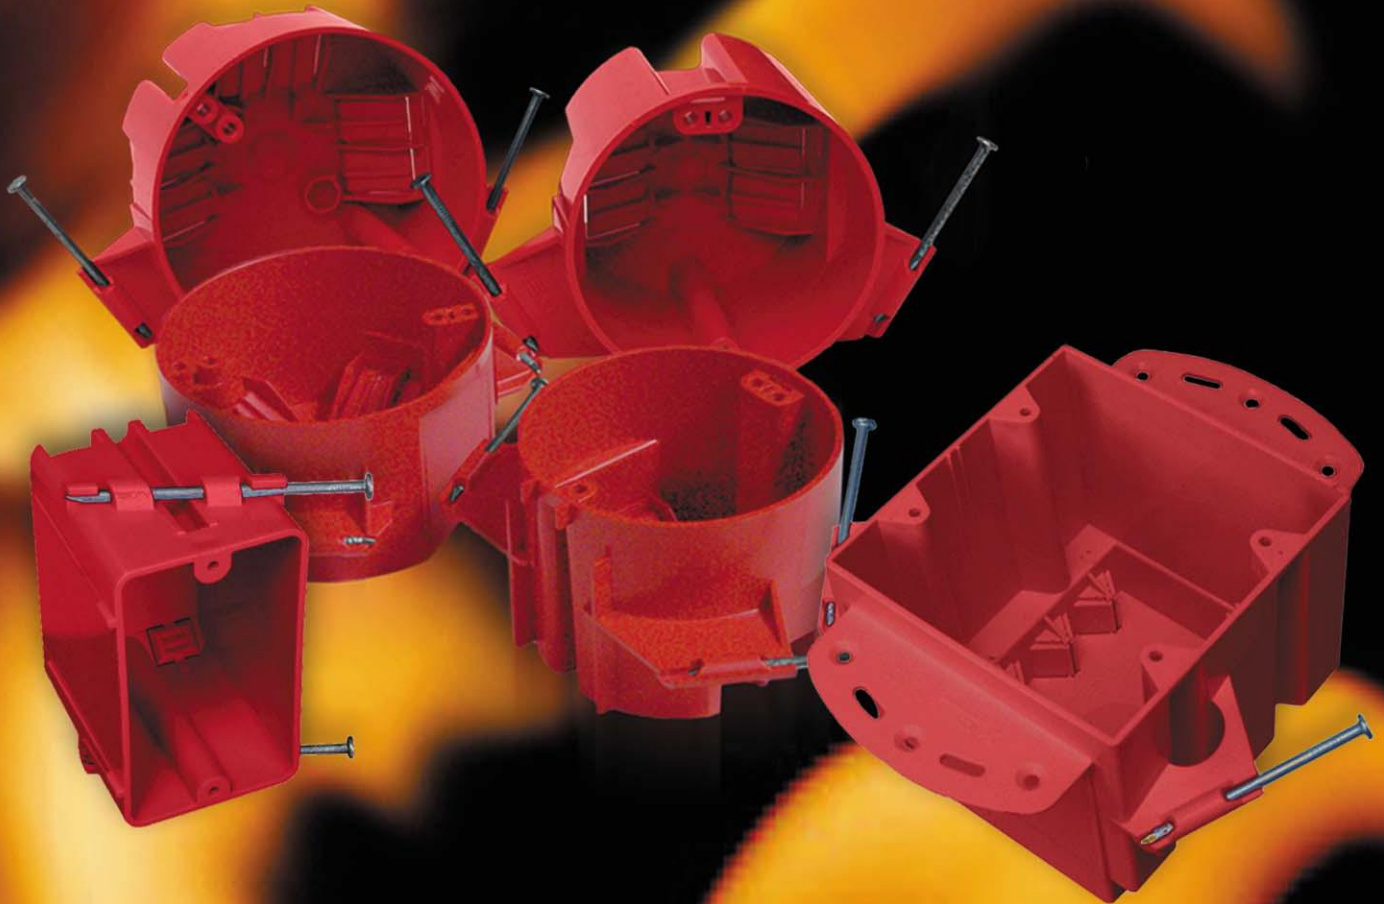

# FINALLY SOMEONE MAKES RED BOXES!

- Rough-in identification of Fire Alarm circuits and Smoke Detectors
- Eliminates the need and expense of spray painting boxes on site
- Inspector preferred for easy identification
- Meets many local codes
- Wood or steel stud wall boxes available
- 2-HR UL Fire Rating

**EZ BOX<sup>®</sup> FROM  
CANTEX<sup>®</sup>**