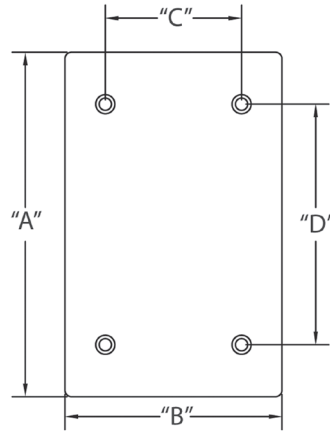

Blank Single Gang Cover

CANTEX 5133362 is a 1-Gang Weatherproof Blank Cover designed for use with exposed weatherproof boxes.

- Includes gasket and screws
- For use in wet or damp locations
- Durable non-conductive PVC will not rust or corrode
- UL Listed and UL Marine Listed
- Made in USA

Part Number	Trade Size	Carton Quantity	"A"	"B"	"C"	"D"
5133362	--	50	4.600	2.860	1.875	3.313

Dimensions are nominal

Blank Two Gang Cover

CANTEX 5133410 is a 2-Gang Weatherproof Blank Cover designed for use with exposed weatherproof boxes.

- Includes gasket and screws
- For use in wet or damp locations
- Durable non-conductive PVC will not rust or corrode
- UL Listed and UL Marine Listed
- Made in USA

Part Number	Trade Size	Carton Quantity	"A"	"B"	"C"	"D"	"E"
5133420	--	10	2.813	3.313	4.563	3.000	6.125

Dimensions are nominal

SINGLE SOURCE FOR PVC ELECTRICAL

CANTEX offers a complete line of PVC Exposed Boxes as part of a full line PVC electrical products. The CANTEX Exposed Box line includes multiple sizes of Type FSC, Type FSE, Type FSS, Type FSCC, Type FDC, and Type FDE and Type FD-Blank Exposed Boxes. The line also includes Blank Single and Double Gang Covers as well as switch and toggle switch covers for Exposed Boxes.