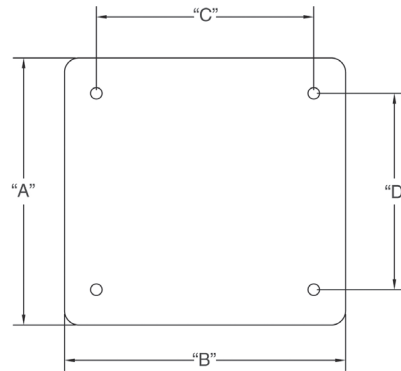

Blank Single Gang Cover

CANTEX 5133362 is a 1-Gang Weatherproof Blank Cover designed for use with exposed weatherproof boxes.

- Includes gasket and screws
- For use in wet or damp locations
- Durable non-conductive PVC will not rust or corrode
- UL Listed and UL Marine Listed
- Made in USA

Part Number	Trade Size	Carton Quantity	"A"	"B"	"C"	"D"
5133362	--	50	4.600	2.860	1.875	3.313

Dimensions are nominal

Blank Two Gang Cover

CANTEX 5133410 is a 2-Gang Weatherproof Blank Cover designed for use with exposed weatherproof boxes.

- Includes gasket and screws
- For use in wet or damp locations
- Durable non-conductive PVC will not rust or corrode
- UL Listed and UL Marine Listed
- Made in USA

Part Number	Trade Size	Carton Quantity	"A"	"B"	"C"	"D"	"E"
5133420	--	10	2.813	3.313	4.563	3.000	6.125

Dimensions are nominal

SINGLE SOURCE FOR PVC ELECTRICAL

CANTEX offers a complete line of PVC Exposed Boxes as part of a full line PVC electrical products. The CANTEX Exposed Box line includes multiple sizes of Type FSC, Type FSE, Type FSS, Type FSCC, Type FDC, and Type FDE and Type FD-Blank Exposed Boxes. The line also includes Blank Single and Double Gang Covers as well as switch and toggle switch covers for Exposed Boxes.